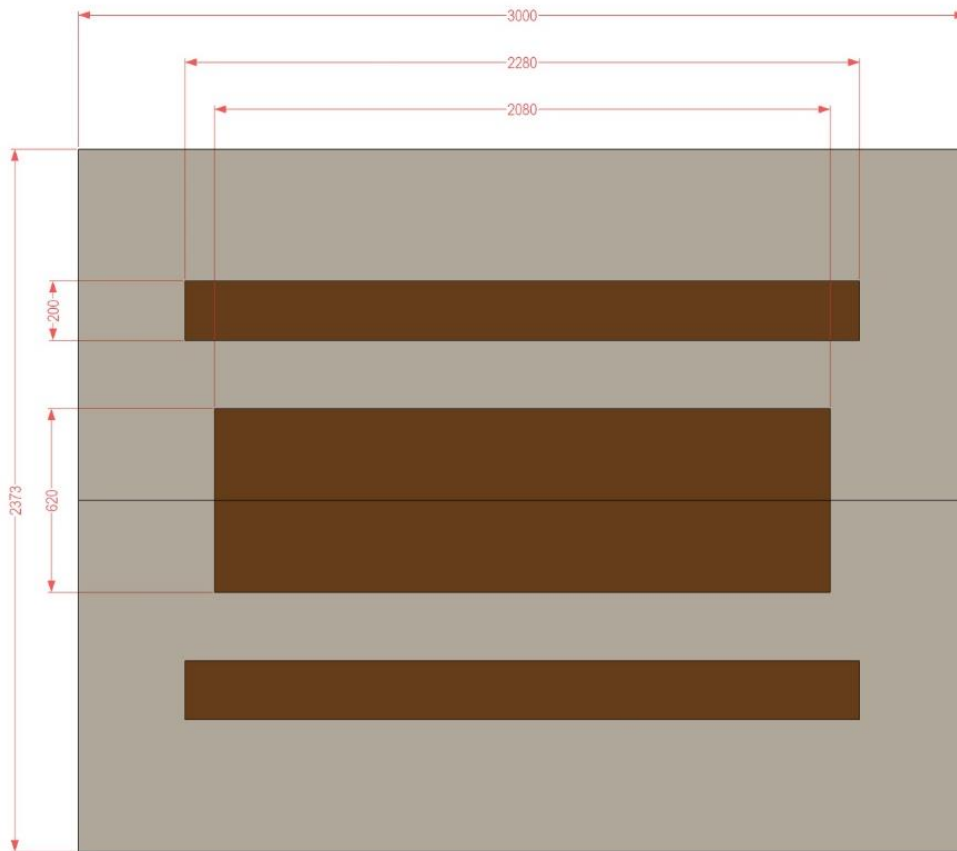

Datasheet Event furniture “Crib with table and benches”

All dimensions in mm

Dimensions	W x D (covered area)	3.00m x 2.37m
	Dimensions table (W x D)	2.08m x 0.62m
	Dimensions benches (W x D)	2.29m x 0.20m
	Table height sitting version	0.73m
	Table height standing version	1.03m
General	<ul style="list-style-type: none"> - Solid modular construction - Classic rustic design - Sturdy roof protects from rain and sun - Available as standing or sitting version 	
Options	<ul style="list-style-type: none"> - Sitting benches - Further options available upon request 	